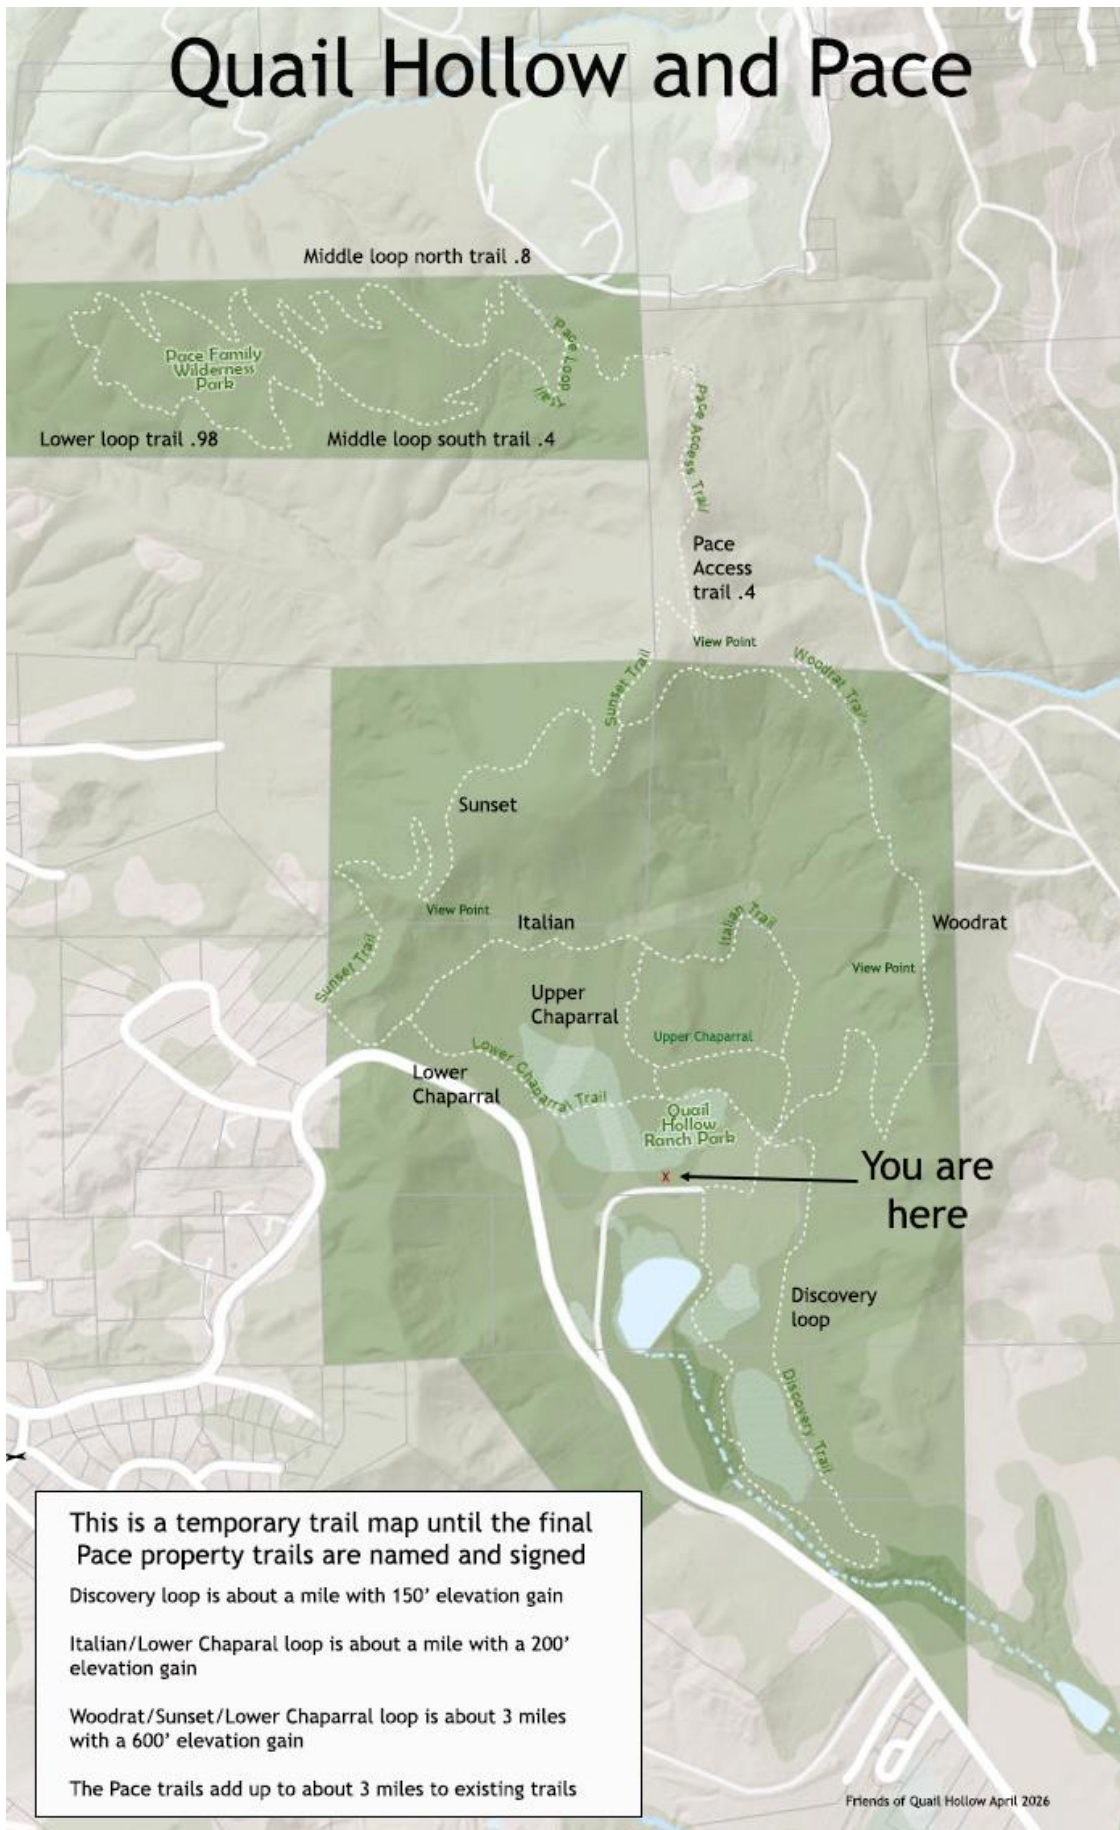

Quail Hollow and Pace

This is a temporary trail map until the final Pace property trails are named and signed

Discovery loop is about a mile with 150' elevation gain

Italian/Lower Chaparral loop is about a mile with a 200' elevation gain

Woodrat/Sunset/Lower Chaparral loop is about 3 miles with a 600' elevation gain

The Pace trails add up to about 3 miles to existing trails