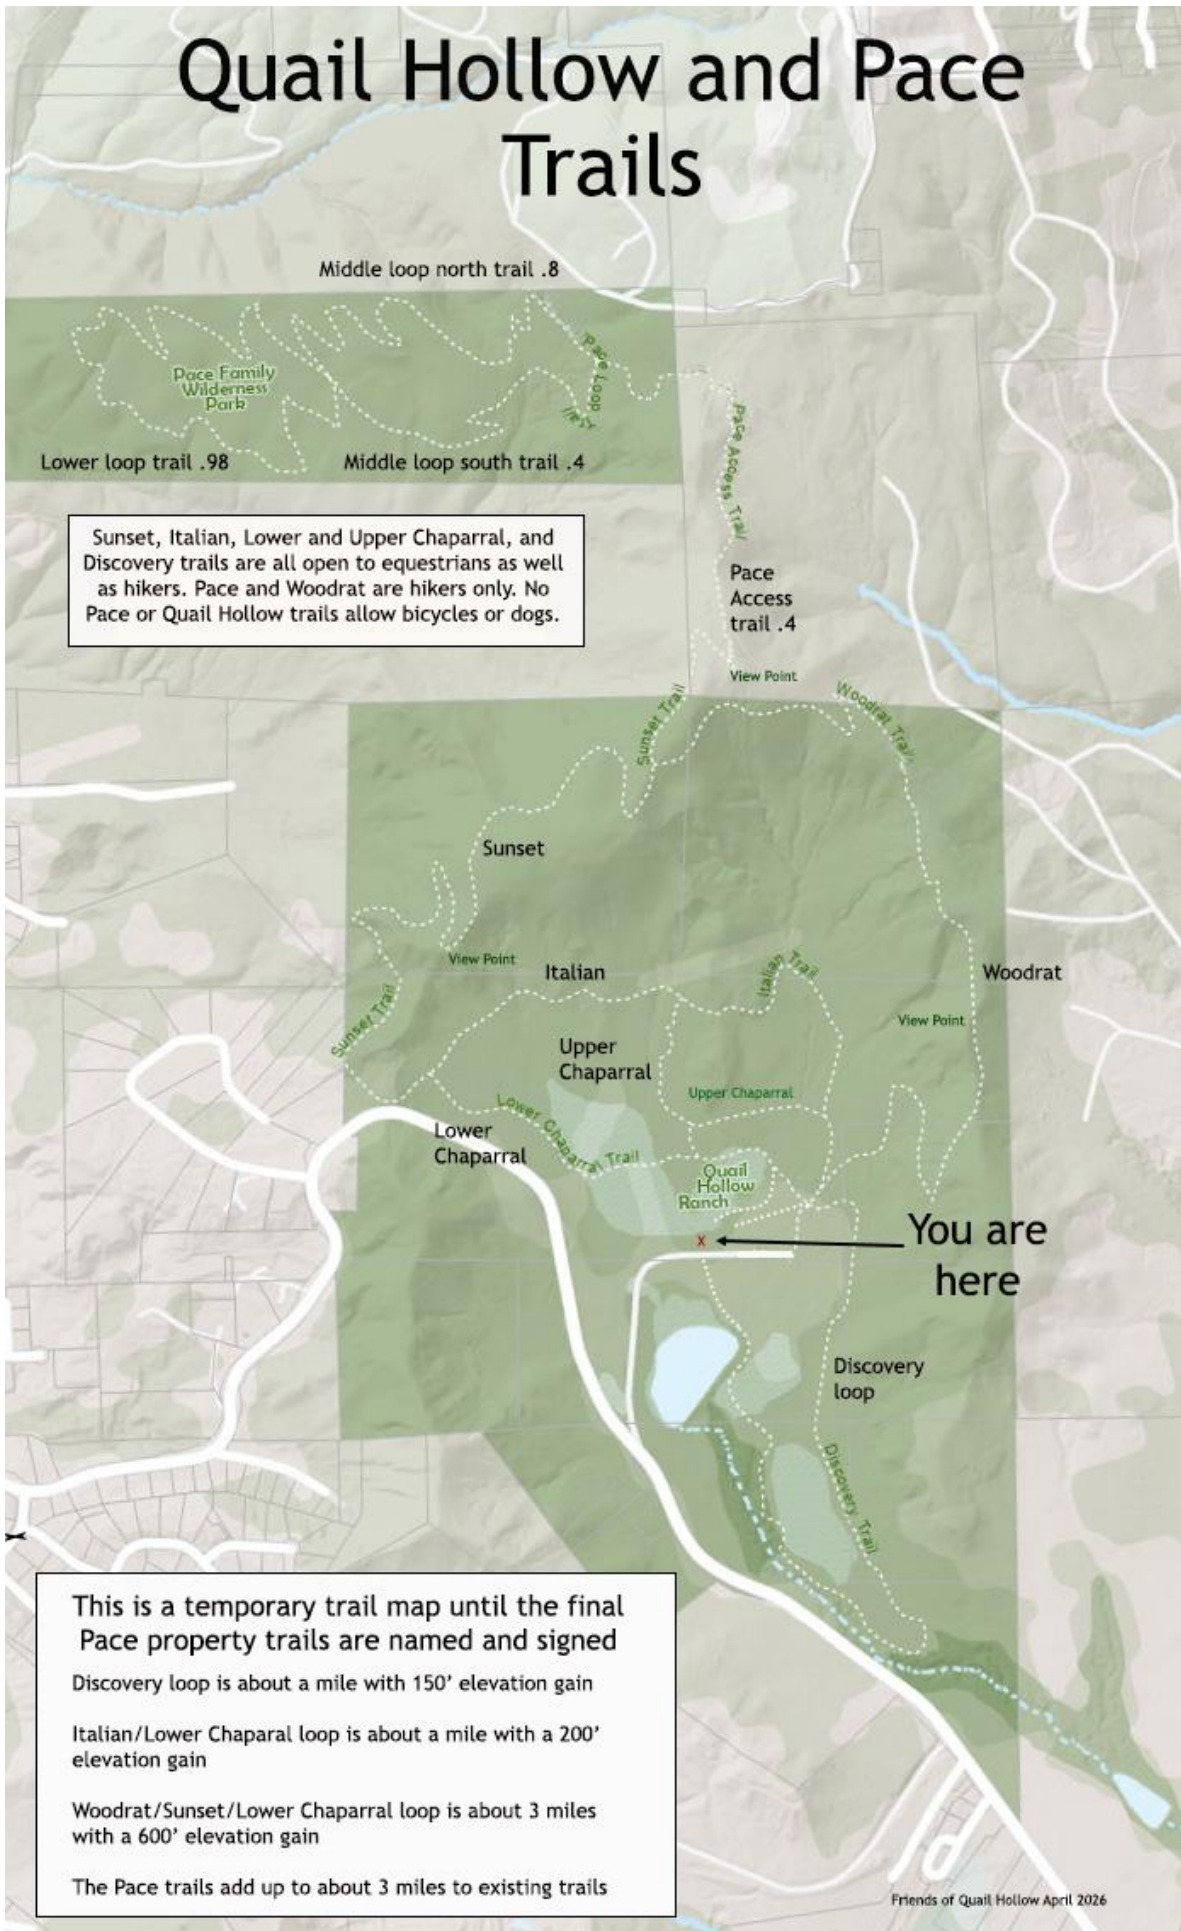

Quail Hollow and Pace Trails

Sunset, Italian, Lower and Upper Chaparral, and Discovery trails are all open to equestrians as well as hikers. Pace and Woodrat are hikers only. No Pace or Quail Hollow trails allow bicycles or dogs.

This is a temporary trail map until the final Pace property trails are named and signed

Discovery loop is about a mile with 150' elevation gain

Italian/Lower Chaparral loop is about a mile with a 200' elevation gain

Woodrat/Sunset/Lower Chaparral loop is about 3 miles with a 600' elevation gain

The Pace trails add up to about 3 miles to existing trails